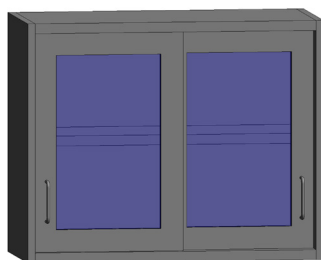

framed glass sliding door cabinets

Width	Item Number
30"	SW2430-2GSF
36"	SW2436-2GSF
42"	SW2442-2GSF
48"	SW2448-2GSF