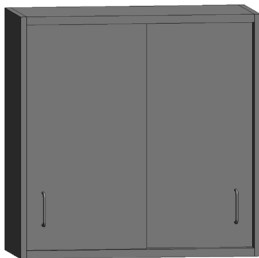

steel sliding door cabinets

Width	Item Number
30"	SW3630-2SS
36"	SW3636-2SS
42"	SW3642-2SS
48"	SW3648-2SS