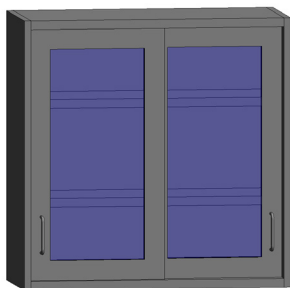

framed glass sliding door cabinets