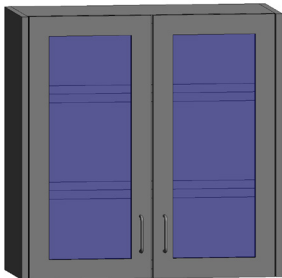

Width	Item Number
30"	SW3030-2GH
36"	SW3036-2GH
42"	SW3042-2GH
48"	SW3048-2GH