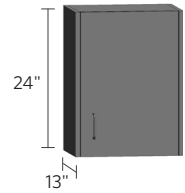

# wall cabinets — 24" height

Wall cabinets are available in 24", 30", 36" and 48" heights and come standard with a 13" depth. For 16" deep cabinets, use the suffix "16". Units are available in various widths as shown. They feature one shelf as standard for 24" units. Specify left- or right-hinged doors using the suffix "L" or "R" after the two digit depth number. If locks are required, use the suffix "LK".

## steel-hinged door cabinets

Width	Left hinged	Right hinged
18"	SW2418-1SHL	SW2418-1SHR
24"	SW2424-1SHL	SW2424-1SHR

Right-hinged door shown

Width	Item Number
30"	SW2430-2SH
36"	SW2436-2SH
42"	SW2442-2SH
48"	SW2448-2SH