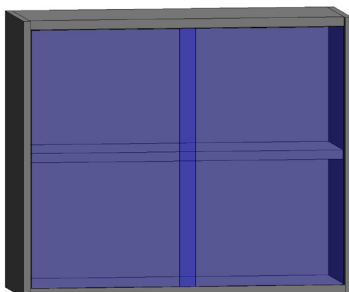

glass sliding door cabinets

Width	Item Number
30"	SW3030-2GS
36"	SW3036-2GS
42"	SW3042-2GS
48"	SW3048-2GS