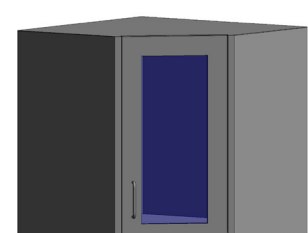

Right-hinged door shown

Left hinged	Right hinged
SWC4818-1GHL	SWC4818-1GHR