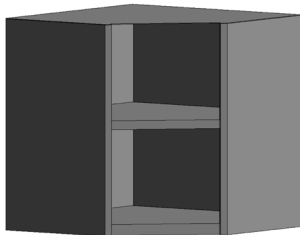

corner cabinets

Item Number
SWC3618-000