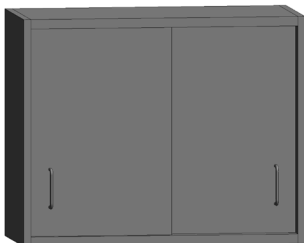

steel sliding door cabinets

Width	Item Number
30"	SW2430-2SS
36"	SW2436-2SS
42"	SW2442-2SS
48"	SW2448-2SS

Example: **SW2430-2SS-16**

height | door style
width | number doors | depth: note only needed for 16" deep. Leave blank for 13"