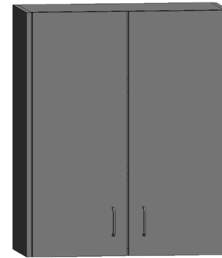

Width	Item Number
30"	SW3630-2SH
36"	SW3636-2SH
42"	SW3642-2SH
48"	SW3648-2SH