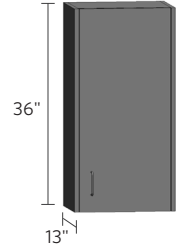

# wall cabinets — 30" height

Wall cabinets are available in 24", 30", 36" and 48" heights and come standard with a 13" depth. For 16" deep cabinets, use the suffix "16". Units are available in various widths as shown. They feature two shelves as standard for 30" units. Specify left- or right-hinged doors using the suffix "L" or "R" after the two digit depth number. If locks are required, use the suffix "LK".

## framed glass hinged door cabinets

Right-hinged door shown

Width	Left hinged	Right hinged
18"	SW3018-1GHL	SW3018-1GHR
24"	SW3024-1GHL	SW3024-1GHR

Width	Item Number
30"	SW3030-2GH
36"	SW3036-2GH
42"	SW3042-2GH
48"	SW3048-2GH

## framed glass sliding door cabinets

Width	Item Number
30"	SW3030-2GSF
36"	SW3036-2GSF
42"	SW3042-2GSF
48"	SW3048-2GSF

# wall cabinets — 36" height

Wall cabinets are available in 24", 30", 36" and 48" heights and come standard with a 13" depth. For 16" deep cabinets, use the suffix "16". Units are available in various widths as shown. They feature two shelves as standard for 36" units. Specify left- or right-hinged doors using the suffix "L" or "R" after the two digit depth number. If locks are required, use the suffix "LK".