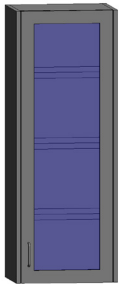

framed glass hinged door cabinets

Right-hinged door shown

Width	Left hinged	Right hinged
18"	SW4818-1GHL	SW4818-1GHR
24"	SW4824-1GHL	SW4824-1GHR