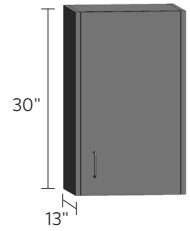

# wall cabinets — 24" height

Wall cabinets are available in 24", 30", 36" and 48" heights and come standard with a 13" depth. For 16" deep cabinets, use the suffix "16". Units are available in various widths as shown. They feature one shelf as standard for 24" units. Specify left- or right-hinged doors using the suffix "L" or "R" after the two digit depth number. If locks are required, use the suffix "LK".

## framed glass hinged door cabinets

Right-hinged door shown

Width	Left hinged	Right hinged
18"	SW2418-1GHL	SW2418-1GHR
24"	SW2424-1GHL	SW2424-1GHR

Width	Item Number
30"	SW2430-2GH
36"	SW2436-2GH
42"	SW2442-2GH
48"	SW2448-2GH

## framed glass sliding door cabinets

Width	Item Number
30"	SW2430-2GSF
36"	SW2436-2GSF
42"	SW2442-2GSF
48"	SW2448-2GSF

# wall cabinets — 30" height

Wall cabinets are available in 24", 30", 36" and 48" heights and come standard with a 13" depth. For 16" deep cabinets, use the suffix "16". Units are available in various widths as shown. They feature two shelves as standard for 30" units. Specify left- or right-hinged doors using the suffix "L" or "R" after the two digit depth number. If locks are required, use the suffix "LK".