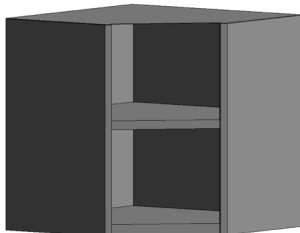

corner cabinets

Item Number
SWC3018-000