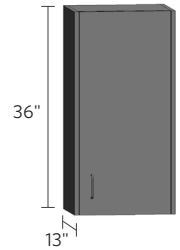

# wall cabinets — 36" height

Wall cabinets are available in 24", 30", 36" and 48" heights and come standard with a 13" depth. For 16" deep cabinets, use the suffix "16". Units are available in various widths as shown. They feature two shelves as standard for 36" units. Specify left- or right-hinged doors using the suffix "L" or "R" after the two digit depth number. If locks are required, use the suffix "LK".