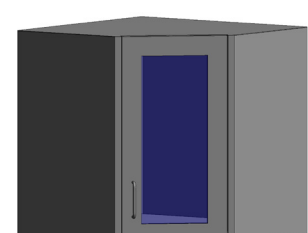

Right-hinged door shown

Left hinged	Right hinged
SWC3018-1GHL	SWC3018-1GHR