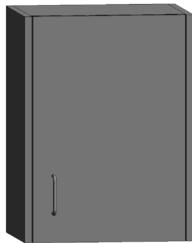

# wall cabinets — 24" height

Wall cabinets are available in 24", 30", 36" and 48" heights and come standard with a 13" depth. For 16" deep cabinets, use the suffix "16". Units are available in various widths as shown. They feature one shelf as standard for 24" units. Specify left- or right-hinged doors using the suffix "L" or "R" after the two digit depth number. If locks are required, use the suffix "LK".

## steel-hinged door cabinets

Width	Left hinged	Right hinged
18"	SW2418-1SHL	SW2418-1SHR
24"	SW2424-1SHL	SW2424-1SHR

Right-hinged door shown

Width	Item Number
30"	SW2430-2SH
36"	SW2436-2SH
42"	SW2442-2SH
48"	SW2448-2SH