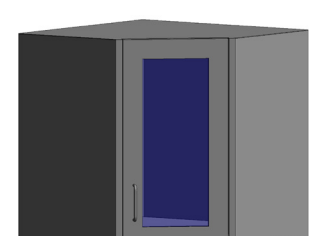

Right-hinged door shown

Left hinged	Right hinged
SWC2418-1GHL	SWC2418-1GHR