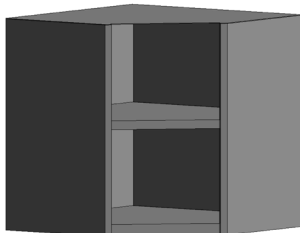

corner cabinets

Item Number
SWC4818-000