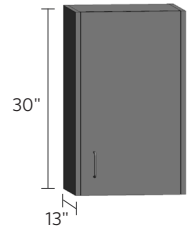

## steel-hinged door cabinets

Width	Left hinged	Right hinged
18"	SW3018-1SHL	SW3018-1SHR
24"	SW3024-1SHL	SW3024-1SHR

Right-hinged door shown

Width	Item Number
30"	SW3030-2SH
36"	SW3036-2SH
42"	SW3042-2SH
48"	SW3048-2SH

# wall cabinets — 30" height

Wall cabinets are available in 24", 30", 36" and 48" heights and come standard with a 13" depth. For 16" deep cabinets, use the suffix "16". Units are available in various widths as shown. They feature two shelves as standard for 30" units. Specify left- or right-hinged doors using the suffix "L" or "R" after the two digit depth number. If locks are required, use the suffix "LK".