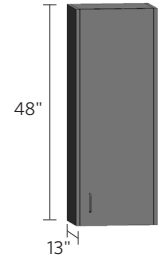

# wall cabinets — 36" height

Wall cabinets are available in 24", 30", 36" and 48" heights and come standard with a 13" depth. For 16" deep cabinets, use the suffix "16". Units are available in various widths as shown. They feature two shelves as standard for 36" units. Specify left- or right-hinged doors using the suffix "L" or "R" after the two digit depth number. If locks are required, use the suffix "LK".

# wall cabinets — 48" height

Wall cabinets are available in 24", 30", 36" and 48" heights and come standard with a 13" depth. For 16" deep cabinets, use the suffix "16". Units are available in various widths as shown. They feature three shelves as standard for 48" units. Specify left- or right-hinged doors using the suffix "L" or "R" after the two digit depth number. If locks are required, use the suffix "LK".

## steel-hinged door cabinets

Right-hinged door shown

Width	Left hinged	Right hinged
18"	SW4818-1SHL	SW4818-1SHR
24"	SW4824-1SHL	SW4824-1SHR

Width	Item Number
30"	SW4830-2SH
36"	SW4836-2SH
42"	SW4842-2SH
48"	SW4848-2SH