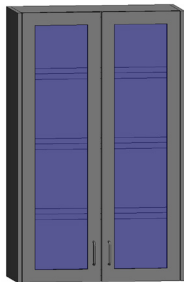

wall cabinets — 48" height

Wall cabinets are available in 24", 30", 36" and 48" heights and come standard with a 13" depth. For 16" deep cabinets, use the suffix "16". Units are available in various widths as shown. They feature three shelves as standard for 48" units. Specify left- or right-hinged doors using the suffix "L" or "R" after the two digit depth number. If locks are required, use the suffix "LK".

framed glass hinged door cabinets

Width	Left hinged	Right hinged
18"	SW4818-1GHL	SW4818-1GHR
24"	SW4824-1GHL	SW4824-1GHR

Width	Item Number
30"	SW4830-2GH
36"	SW4836-2GH
42"	SW4842-2GH
48"	SW4848-2GH

framed glass sliding door cabinets

Width	Item Number
30"	SW4830-2GSF
36"	SW4836-2GSF
42"	SW4842-2GSF
48"	SW4848-2GSF

glass sliding door cabinets

Width	Item Number
30"	SW4830-2GS
36"	SW4836-2GS
42"	SW4842-2GS
48"	SW4848-2GS