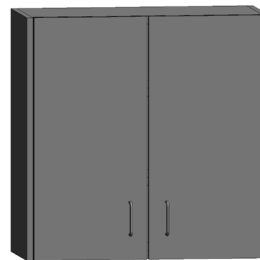

Width	Item Number
30"	SW3030-2SH
36"	SW3036-2SH
42"	SW3042-2SH
48"	SW3048-2SH