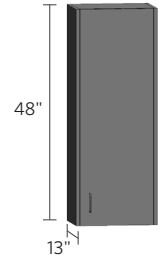

# wall cabinets — 36" height

Wall cabinets are available in 24", 30", 36" and 48" heights and come standard with a 13" depth. For 16" deep cabinets, use the suffix "16". Units are available in various widths as shown. They feature two shelves as standard for 36" units. Specify left- or right-hinged doors using the suffix "L" or "R" after the two digit depth number. If locks are required, use the suffix "LK".

## framed glass hinged door cabinets

Right-hinged door shown

Width	Left hinged	Right hinged
18"	SW3618-1GHL	SW3618-1GHR
24"	SW3624-1GHL	SW3624-1GHR

Width	Item Number
30"	SW3630-2GH
36"	SW3636-2GH
42"	SW3642-2GH
48"	SW3648-2GH

## framed glass sliding door cabinets

Width	Item Number
30"	SW3630-2GSF
36"	SW3636-2GSF
42"	SW3642-2GSF
48"	SW3648-2GSF

# wall cabinets — 48" height

Wall cabinets are available in 24", 30", 36" and 48" heights and come standard with a 13" depth. For 16" deep cabinets, use the suffix "16". Units are available in various widths as shown. They feature three shelves as standard for 48" units. Specify left- or right-hinged doors using the suffix "L" or "R" after the two digit depth number. If locks are required, use the suffix "LK".