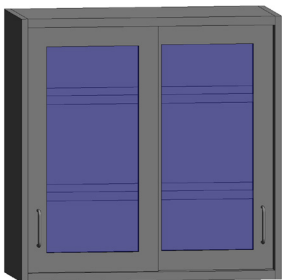

framed glass sliding door cabinets

Width	Item Number
30"	SW3030-2GSF
36"	SW3036-2GSF
42"	SW3042-2GSF
48"	SW3048-2GSF