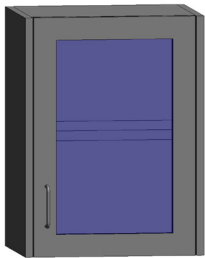

# wall cabinets — 24" height

Wall cabinets are available in 24", 30", 36" and 48" heights and come standard with a 13" depth. For 16" deep cabinets, use the suffix "16". Units are available in various widths as shown. They feature one shelf as standard for 24" units. Specify left- or right-hinged doors using the suffix "L" or "R" after the two digit depth number. If locks are required, use the suffix "LK".

## corner cabinets

Item Number
SWC2418-000

Right-hinged door shown

Left hinged	Right hinged
SWC2418-1SHL	SWC2418-1SHR

Left hinged	Right hinged
SWC2418-1GHL	SWC2418-1GHR

## framed glass hinged door cabinets

Right-hinged door shown

Width	Left hinged	Right hinged
18"	SW2418-1GHL	SW2418-1GHR
24"	SW2424-1GHL	SW2424-1GHR

Width	Item Number
30"	SW2430-2GH
36"	SW2436-2GH
42"	SW2442-2GH
48"	SW2448-2GH