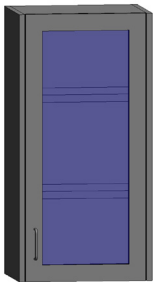

framed glass hinged door cabinets

Right-hinged door shown

Width	Left hinged	Right hinged
18"	SW3618-1GHL	SW3618-1GHR
24"	SW3624-1GHL	SW3624-1GHR