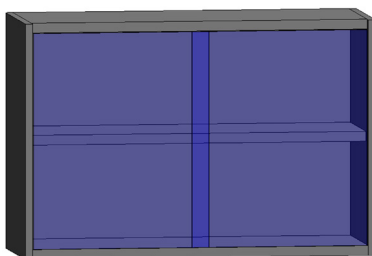

glass sliding door cabinets

Width	Item Number
30"	SW2430-2GS
36"	SW2436-2GS
42"	SW2442-2GS
48"	SW2448-2GS