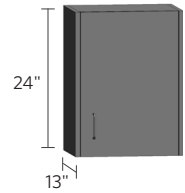

## steel-hinged door cabinets

Width	Left hinged	Right hinged
18"	SW2418-1SHL	SW2418-1SHR
24"	SW2424-1SHL	SW2424-1SHR

Right-hinged door shown

Width	Item Number
30"	SW2430-2SH
36"	SW2436-2SH
42"	SW2442-2SH
48"	SW2448-2SH

## steel sliding door cabinets

Width	Item Number
30"	SW2430-2SS
36"	SW2436-2SS
42"	SW2442-2SS
48"	SW2448-2SS

Example: **SW2430-2SS-16**

height | door style  
width | number doors | depth: note only needed for 16" deep. Leave blank for 13"

# wall cabinets — 24" height

Wall cabinets are available in 24", 30", 36" and 48" heights and come standard with a 13" depth. For 16" deep cabinets, use the suffix "16". Units are available in various widths as shown. They feature one shelf as standard for 24" units. Specify left- or right-hinged doors using the suffix "L" or "R" after the two digit depth number. If locks are required, use the suffix "LK".

## framed glass hinged door cabinets

Right-hinged door shown

Width	Left hinged	Right hinged
18"	SW2418-1GHL	SW2418-1GHR
24"	SW2424-1GHL	SW2424-1GHR

Width	Item Number
30"	SW2430-2GH
36"	SW2436-2GH
42"	SW2442-2GH
48"	SW2448-2GH