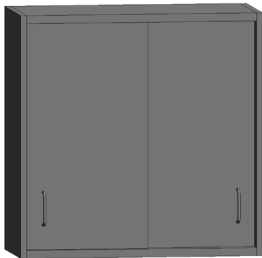

steel sliding door cabinets

Width	Item Number
30"	SW3030-2SS
36"	SW3036-2SS
42"	SW3042-2SS
48"	SW3048-2SS