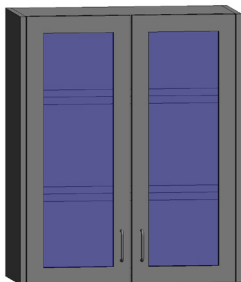

Width	Item Number
30"	SW3630-2GH
36"	SW3636-2GH
42"	SW3642-2GH
48"	SW3648-2GH