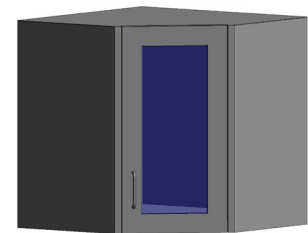

Right-hinged door shown

Left hinged	Right hinged
SWC3618-1GHL	SWC3618-1GHR