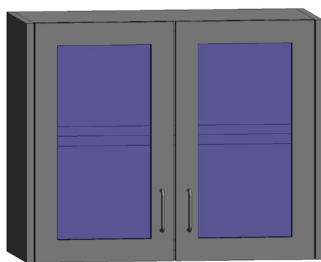

Width	Item Number
30"	SW2430-2GH
36"	SW2436-2GH
42"	SW2442-2GH
48"	SW2448-2GH