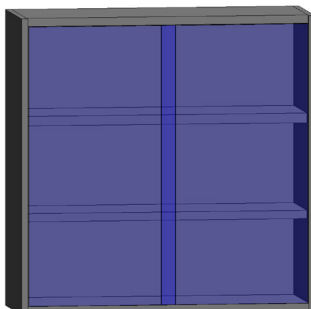

glass sliding door cabinets