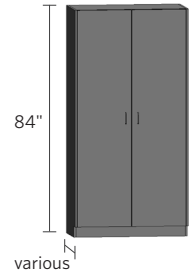

tall cabinets

Tall cabinets are 84" high and available in 16", 18", 21", 24", 27", or 30" deep by using the two digit suffix. Units are available in various widths as shown. Door units feature five shelves as standard. Additional shelves are available. Specify left- or right-hinged doors using the suffix "L" or "R" after the two digit depth number. If locks are required use the suffix "LK".

Wardrobe cabinets are available by adding the suffix "W" to any of the standard part numbers. They will include one hanging bar in lieu of shelves.

Width	Item Number
30"	SF8430-2SH
36"	SF8436-2SH
42"	SF8442-2SH
48"	SF8448-2SH