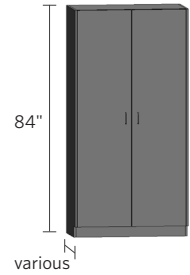

tall cabinets

Tall cabinets are 84" high and available in 16", 18", 21", 24", 27", and 30" deep by using the two digit suffix. Units are available in various widths as shown. Door units feature five shelves as standard. Additional shelves are available. Specify left- or right-hinged doors using the suffix "L" or "R" after the two digit depth number. If locks are required use the suffix "LK".

Wardrobe cabinets are available by adding the suffix "W" to any of the standard part numbers. They will include one hanging bar in lieu of shelves.

Up to 24" wide

30" and wider

Width	Item Number
18"	SF8418-000
24"	SF8424-000
30"	SF8430-000
36"	SF8436-000
42"	SF8442-000
48"	SF8448-000

Right-hinged door shown

Width	Left hinged	Right hinged
18"	SF8418-1SHL	SF8418-1SHR
24"	SF8424-1SHL	SF8424-1SHR

Right-hinged door shown

Width	Left hinged	Right hinged
18"	SF8418-1GHL	SF8418-1GHR
24"	SF8424-1GHL	SF8424-1GHR

tall cabinets

Tall cabinets are 84" high and available in 16", 18", 21", 24", 27", or 30" deep by using the two digit suffix. Units are available in various widths as shown. Door units feature five shelves as standard. Additional shelves are available. Specify left- or right-hinged doors using the suffix "L" or "R" after the two digit depth number. If locks are required use the suffix "LK".