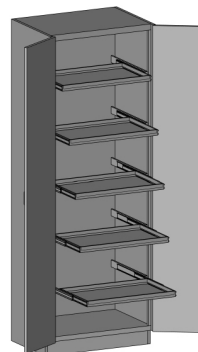

tall cabinets

Tall cabinets are 84" high and available in 16", 18", 21", 24", 27", and 30" deep by using the two digit suffix. Units are available in various widths as shown. Door units feature five shelves as standard. Additional shelves are available. Specify left- or right-hinged doors using the suffix "L" or "R" after the two digit depth number. If locks are required use the suffix "LK".

tall cabinets

Tall cabinets are 84" high and available in 16", 18", 21", 24", 27", or 30" deep by using the two digit suffix. Units are available in various widths as shown. Door units feature five shelves as standard. Additional shelves are available. Specify left- or right-hinged doors using the suffix "L" or "R" after the two digit depth number. If locks are required use the suffix "LK".

Width	Item Number
30"	SF8430-4SH
36"	SF8436-4SH
42"	SF8442-4SH
48"	SF8448-4SH

Width	Item Number
30"	SF8430-2SS
36"	SF8436-2SS
42"	SF8442-2SS
48"	SF8448-2SS

(this unit has sliding doors)

Width	Item Number
30"	SF8430-4GH
36"	SF8436-4GH
42"	SF8442-4GH
48"	SF8448-4GH

Width	Item Number
30"	SF8430-2GSF
36"	SF8436-2GSF
42"	SF8442-2GSF
48"	SF8448-2GSF

(this unit has sliding doors)

Width	Item Number
30"	SF8430-2GH2SH
36"	SF8436-2GH2SH
42"	SF8442-2GH2SH
48"	SF8448-2GH2SH

Width	Item Number
30"	SF8430-2GH
36"	SF8436-2GH
42"	SF8442-2GH
48"	SF8448-2GH