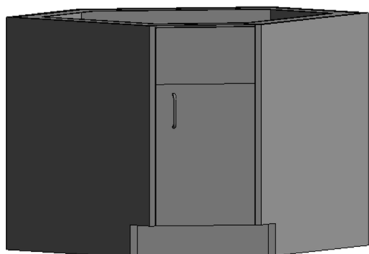

Right-hinged door shown

Left hinged	Right hinged
SC3514-100-SL	SC3514-100-SR

Left hinged with louvers	Right hinged with louvers
SC3514-100-SVL	SC3514-100-SVR