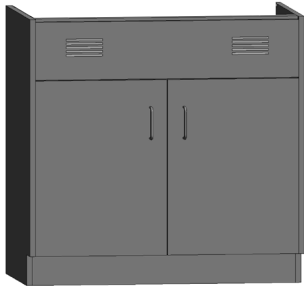

sink & fume hood cabinets

Width	Item Number
30"	SB3530-200-SV
36"	SB3536-200-SV
42"	SB3542-200-SV
48"	SB3548-200-SV
52"	SB3552-200-SV
58"	SB3558-200-SV