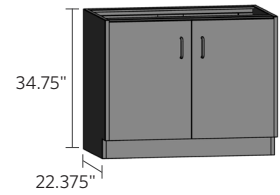

## door cabinets

Example: SB3515-100-R

Width	Left hinged	Right hinged
12"	SB3512-100-L	SB3512-100-R
15"	SB3515-100-L	SB3515-100-R
18"	SB3518-100-L	SB3518-100-R
24"	SB3524-100-L	SB3524-100-R

Note: L(left) or R(right) refers to door hinge side.

Pull out shelves are available upon request.

Width	Item Number
30"	SB3530-200
36"	SB3536-200
42"	SB3542-200
48"	SB3548-200

Example: SB3530-100-LPNL

Width	Left hinged	Right hinged
30"	SB3530-100-LPNL	SB3530-100-RPNL
36"	SB3536-100-LPNL	SB3536-100-RPNL
42"	SB3542-100-LPNL	SB3542-100-RPNL
48"	SB3548-100-LPNL	SB3548-100-RPNL

# base cabinets — standing height

Standing height base cabinets are 34.75" high and 22.375" deep. Units are available in various widths as shown. Drawer units feature 100 lb. full extension slides as standard. If locks are required use the suffix "LK". If a writing board is required use the suffix "WB".

# base cabinets — standing height

Standing height base cabinets are 34.75" high and 22.375" deep. Units are available in various widths as shown. Drawer units feature 100 lb. full extension slides as standard. Door units feature a single shelf as standard. Additional shelves are available. Specify left- or right-hinged doors using the suffix "L" or "R". If locks are required use the suffix "LK".