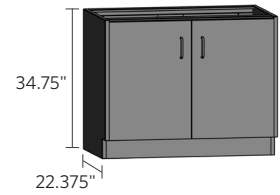

Width	Item Number
30"	SB3530-070A
36"	SB3536-070A
42"	SB3542-070A
48"	SB3548-070A

Width	Item Number
30"	SB3530-080
36"	SB3536-080
42"	SB3542-080
48"	SB3548-080

Width	Item Number
30"	SB3530-052
36"	SB3536-052
42"	SB3542-052
48"	SB3548-052

# base cabinets — standing height

Standing height base cabinets are 34.75" high and 22.375" deep. Units are available in various widths as shown. Drawer units feature 100 lb. full extension slides as standard. Door units feature a single shelf as standard. Additional shelves are available. Specify left- or right-hinged doors using the suffix "L" or "R". If locks are required use the suffix "LK".