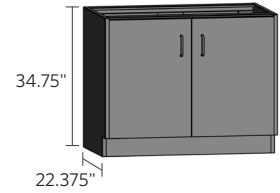

# base cabinets — standing height

Standing height base cabinets are 34.75" high and 22.375" deep. Units are available in various widths as shown. Drawer units feature 100 lb. full extension slides as standard. If locks are required use the suffix "LK". If a writing board is required use the suffix "WB".

height | width | door | half drawer | lock

30" and wider

Width	Item Number
30"	SB3530-034
36"	SB3536-034
42"	SB3542-034
48"	SB3548-034

Up to 24" wide

30" and wider

Width	Item Number
12"	SB3512-024
15"	SB3515-024
18"	SB3518-024
24"	SB3524-024
30"	SB3530-028
36"	SB3536-028
42"	SB3542-028
48"	SB3548-028

Up to 24" wide

30" and wider

Width	Item Number
12"	SB3512-008
15"	SB3515-008
18"	SB3518-008
24"	SB3524-008
30"	SB3530-008
36"	SB3536-008
42"	SB3542-008
48"	SB3548-008