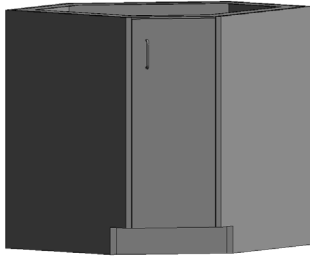

corner cabinets

Right-hinged door shown

Left hinged	Right hinged
SC3514-100-L	SC3514-100-R