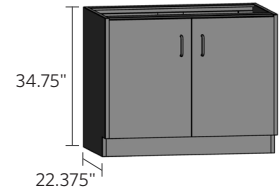

# base cabinets — standing height

Standing height base cabinets are 34.75" high and 22.375" deep. Units are available in various widths as shown. Door units feature a single shelf as standard. All open units have 2 shelves. Additional shelves are available. Specify left- or right-hinged doors using the suffix "L" or "R". If locks are required use the suffix "LK".

## door/drawer cabinets

Right-hinged door shown

SB3518-110-RLK

height drawer lock  
width door half drawer

Width	Left hinged	Right hinged
12"	SB3512-110L	SB3512-110R
15"	SB3515-110L	SB3515-110R
18"	SB3518-110L	SB3518-110R
24"	SB3524-110L	SB3524-110R

# base cabinets — standing height

Standing height base cabinets are 34.75" high and 22.375" deep. Units are available in various widths as shown. Drawer units feature 100 lb. full extension slides as standard. Door units feature a single shelf as standard. Additional shelves are available. Specify left- or right-hinged doors using the suffix "L" or "R". If locks are required use the suffix "LK".