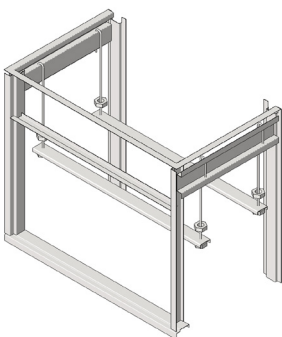

Sink Support Assembly

Item Number
SS-C14
SS-18
SS-24
SS-30
SS-36
SS-42
SS-48
SS-52
SS-58