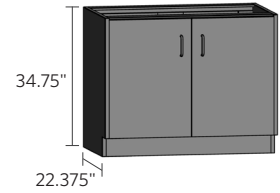

base cabinets — standing height

Standing height base cabinets are 34.75" high and 22.375" deep. Units are available in various widths as shown. Drawer units feature 100 lb. full extension slides as standard. Door units feature a single shelf as standard. Additional shelves are available. Specify left- or right-hinged doors using the suffix "L" or "R". If locks are required use the suffix "LK".