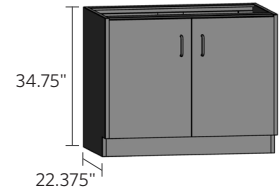

# base cabinets — standing height

Standing height base cabinets are 34.75" high and 22.375" deep. Units are available in various widths as shown. Door units feature a single shelf as standard. All open units have 2 shelves. Additional shelves are available. Specify left- or right-hinged doors using the suffix "L" or "R". If locks are required use the suffix "LK".

# base cabinets — standing height

Standing height base cabinets are 34.75" high and 22.375" deep. Units are available in various widths as shown. Drawer units feature 100 lb. full extension slides as standard. If locks are required use the suffix "LK". If a writing board is required use the suffix "WB".

# base cabinets — standing height

Standing height base cabinets are 34.75" high and 22.375" deep. Units are available in various widths as shown. Drawer units feature 100 lb. full extension slides as standard. Door units feature a single shelf as standard. Additional shelves are available. Specify left- or right-hinged doors using the suffix "L" or "R". If locks are required use the suffix "LK".