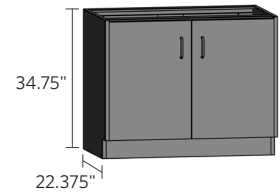

# base cabinets — standing height

Standing height base cabinets are 34.75" high and 22.375" deep. Units are available in various widths as shown. Drawer units feature 100 lb. full extension slides as standard. If locks are required use the suffix "LK". If a writing board is required use the suffix "WB".

Up to 24" wide

30" and wider

Width	Item Number
15"	SB3515-000-2F
18"	SB3518-000-2F
24"	SB3524-000-2F
30"	SB3530-000-4F
36"	SB3536-000-4F
42"	SB3542-000-4F
48"	SB3548-000-4F

Up to 24" wide

30" and wider

Width	Item Number
15"	SB3515-004-1F
18"	SB3518-004-1F
24"	SB3524-004-1F
30"	SB3530-008-2F
36"	SB3536-008-2F
42"	SB3542-008-2F
48"	SB3548-008-2F