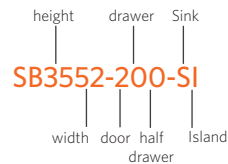

Width	Item Number
52"	SB3552-200-SI
58"	SB3558-200-SI

Sink Support Assembly