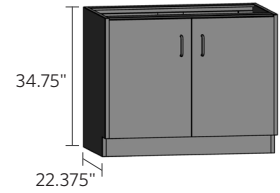

# base cabinets — standing height

Standing height base cabinets are 34.75" high and 22.375" deep. Units are available in various widths as shown. Drawer units feature 100 lb. full extension slides as standard. If locks are required use the suffix "LK". If a writing board is required use the suffix "WB".

Up to 24" wide

30" and wider

Width	Item Number
12"	SB3512-050
15"	SB3515-050
18"	SB3518-050
24"	SB3524-050
30"	SB3530-050
36"	SB3536-050
42"	SB3542-050
48"	SB3548-050

# base cabinets — standing height

Standing height base cabinets are 34.75" high and 22.375" deep. Units are available in various widths as shown. Drawer units feature 100 lb. full extension slides as standard. Door units feature a single shelf as standard. Additional shelves are available. Specify left- or right-hinged doors using the suffix "L" or "R". If locks are required use the suffix "LK".