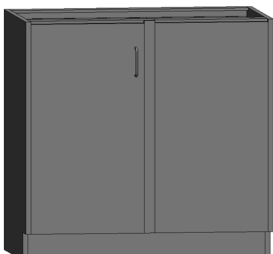

# base cabinets — standing height

Standing height base cabinets are 34.75" high and 22.375" deep. Units are available in various widths as shown. Door units feature a single shelf as standard. All open units have 2 shelves. Additional shelves are available. Specify left- or right-hinged doors using the suffix "L" or "R". If locks are required use the suffix "LK".

## door cabinets

Example: SB3515-100-R

Width	Left hinged	Right hinged
12"	SB3512-100-L	SB3512-100-R
15"	SB3515-100-L	SB3515-100-R
18"	SB3518-100-L	SB3518-100-R
24"	SB3524-100-L	SB3524-100-R

Note: L(left) or R(right) refers to door hinge side.

Pull out shelves are available upon request.

Width	Item Number
30"	SB3530-200
36"	SB3536-200
42"	SB3542-200
48"	SB3548-200

Example: SB3530-100-LPNL

Width	Left hinged	Right hinged
30"	SB3530-100-LPNL	SB3530-100-RPNL
36"	SB3536-100-LPNL	SB3536-100-RPNL
42"	SB3542-100-LPNL	SB3542-100-RPNL
48"	SB3548-100-LPNL	SB3548-100-RPNL

# base cabinets — standing height

Standing height base cabinets are 34.75" high and 22.375" deep. Units are available in various widths as shown. Drawer units feature 100 lb. full extension slides as standard. If locks are required use the suffix "LK". If a writing board is required use the suffix "WB".