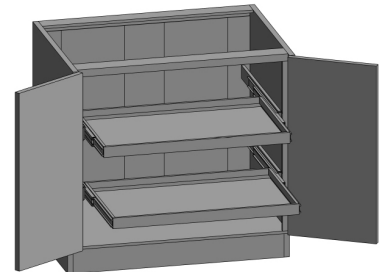

# base cabinets — standing height

Standing height base cabinets are 34.75" high and 22.375" deep. Units are available in various widths as shown. Door units feature a single shelf as standard. All open units have 2 shelves. Additional shelves are available. Specify left- or right-hinged doors using the suffix "L" or "R". If locks are required use the suffix "LK".

## door cabinets

Example: SB3515-100-R

Width	Left hinged	Right hinged
12"	SB3512-100-L	SB3512-100-R
15"	SB3515-100-L	SB3515-100-R
18"	SB3518-100-L	SB3518-100-R
24"	SB3524-100-L	SB3524-100-R

Note: L(left) or R(right) refers to door hinge side.

Pull out shelves are available upon request.

Width	Item Number
30"	SB3530-200
36"	SB3536-200
42"	SB3542-200
48"	SB3548-200

Example: SB3530-100-LPNL

Width	Left hinged	Right hinged
30"	SB3530-100-LPNL	SB3530-100-RPNL
36"	SB3536-100-LPNL	SB3536-100-RPNL
42"	SB3542-100-LPNL	SB3542-100-RPNL
48"	SB3548-100-LPNL	SB3548-100-RPNL

# base cabinets — standing height

Standing height base cabinets are 34.75" high and 22.375" deep. Units are available in various widths as shown. Drawer units feature 100 lb. full extension slides as standard. If locks are required use the suffix "LK". If a writing board is required use the suffix "WB".