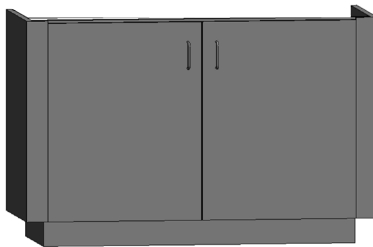

base cabinets — standing height

Standing height base cabinets are 34.75" high and 22.375" deep. Units are available in various widths as shown. Drawer units feature 100 lb. full extension slides as standard. Door units feature a single shelf as standard. Additional shelves are available. Specify left- or right-hinged doors using the suffix "L" or "R". If locks are required use the suffix "LK".

sink & fume hood cabinets

Width	Item Number
30"	SB3530-200-SV
36"	SB3536-200-SV
42"	SB3542-200-SV
48"	SB3548-200-SV
52"	SB3552-200-SV
58"	SB3558-200-SV

Width	Item Number
52"	SB3552-200-SI
58"	SB3558-200-SI

Item Number
SS-C14
SS-18
SS-24
SS-30
SS-36
SS-42
SS-48
SS-52
SS-58