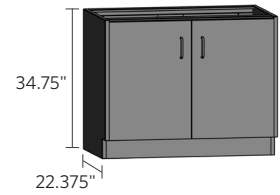

base cabinets — standing height

Standing height base cabinets are 34.75" high and 22.375" deep. Units are available in various widths as shown. Drawer units feature 100 lb. full extension slides as standard. Door units feature a single shelf as standard. Additional shelves are available. Specify left- or right-hinged doors using the suffix "L" or "R". If locks are required use the suffix "LK".