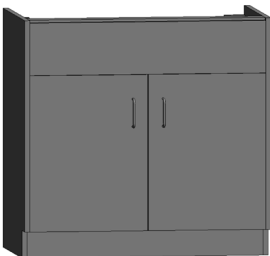

Width	Item Number
30"	SB3530-200-S
36"	SB3536-200-S
42"	SB3542-200-S
48"	SB3548-200-S
52"	SB3552-200-S
58"	SB3558-200-S