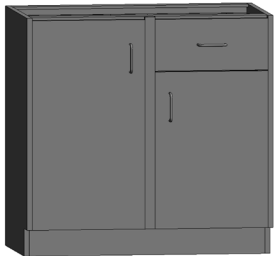

Right-hinged door shown

Width	Left hinged	Right hinged
30"	SB3530-210-AR	SB3530-210-AL
36"	SB3536-210-AR	SB3536-210-AL
42"	SB3542-210-AR	SB3542-210-AL
48"	SB3548-210-AR	SB3548-210-AL