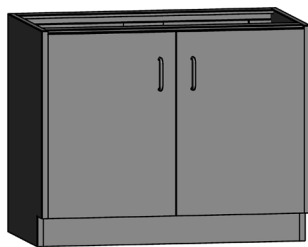

Width	Item Number
30"	SB2930-200
36"	SB2936-200
42"	SB2942-200
48"	SB2948-200