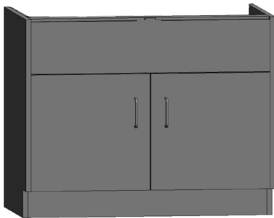

Width	Item Number
30"	SB2930-200-S
36"	SB2936-200-S
42"	SB2942-200-S
48"	SB2948-200-S
52"	SB2952-200-S
58"	SB2958-200-S