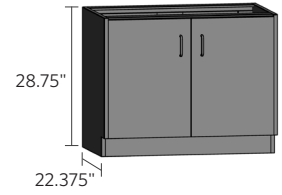

# base cabinets — sitting height

Sitting height cabinets are 28.75" high and 22.375" deep. Units are available in various widths as shown. Drawer units feature 100 lb. full extension slides as standard. If locks are required, use the suffix "LK".

Up to 24" wide

30" and wider

Width	Item Number
12"	SB2912-014
15"	SB2915-014
18"	SB2918-014
24"	SB2924-014
30"	SB2930-014
36"	SB2936-014
42"	SB2942-014
48"	SB2948-014

# base cabinets — sitting height

Sitting height cabinets are 28.75" high and 22.375" deep. Units are available in various widths as shown. Drawer units feature 100 lb. full extension slides as standard. Door units feature single shelf as standard. Additional shelves are available. Specify left- or right-hinged doors using the suffix "L" or "R". If locks are required, use the suffix "LK".