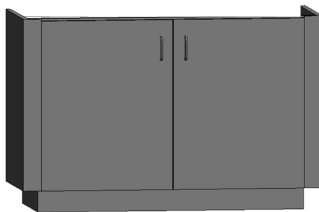

Width	Item Number
52"	SB2952-200-SI
58"	SB2958-200-SI