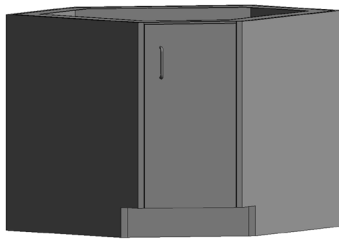

corner cabinets

Right-hinged door shown

Left hinged	Right hinged
SC2914-100-L	SC2914-100-R