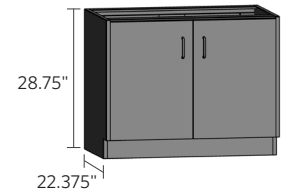

# base cabinets — sitting height

Sitting height cabinets are 28.75" high and 22.375" deep. Units are available in various widths as shown. Drawer units feature 100 lb. full extension slides as standard. If locks are required, use the suffix "LK".

## drawer cabinets

Width	Item Number
30"	SB2930-060
36"	SB2936-060
42"	SB2942-060
48"	SB2948-060

Width	Item Number
30"	SB2930-044
36"	SB2936-044
42"	SB2942-044
48"	SB2948-044

Width	Item Number
30"	SB2930-080
36"	SB2936-080
42"	SB2942-080
48"	SB2948-080

# base cabinets — sitting height

Sitting height cabinets are 28.75" high and 22.375" deep. Units are available in various widths as shown. Drawer units feature 100 lb. full extension slides as standard. Specify left or right-hinged doors using the suffix "L" or "R". If locks are required, use the suffix "LK".