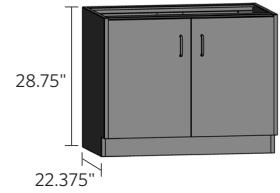

## door cabinets

Right-hinged door shown

Width	Left hinged	Right hinged
12"	SB2912-100-L	SB2912-100-R
15"	SB2915-100-L	SB2915-100-R
18"	SB2918-100-L	SB2918-100-R
24"	SB2924-100-L	SB2924-100-R

Width	Item Number
30"	SB2930-200
36"	SB2936-200
42"	SB2942-200
48"	SB2948-200

# base cabinets — sitting height

Sitting height cabinets are 28.75" high and 22.375" deep. Units are available in various widths as shown. Drawer units feature 100 lb. full extension slides as standard. If locks are required, use the suffix "LK".

# base cabinets — sitting height

Sitting height cabinets are 28.75" high and 22.375" deep. Units are available in various widths as shown. Drawer units feature 100 lb. full extension slides as standard. Full height door units feature single shelf as standard. Additional shelves are available. Specify left- or right-hinged doors using the suffix "L" or "R". If locks are required, use the suffix "LK".

# base cabinets — sitting height

Sitting height cabinets are 28.75" high and 22.375" deep. Units are available in various widths as shown. Drawer units feature 100 lb. full extension slides as standard. Door units feature single shelf as standard. Additional shelves are available. Specify left- or right-hinged doors using the suffix "L" or "R". If locks are required, use the suffix "LK".