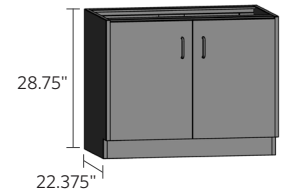

# base cabinets — sitting height

Sitting height cabinets are 28.75" high and 22.375" deep. Units are available in various widths as shown. Drawer units feature 100 lb. full extension slides as standard. If locks are required, use the suffix "LK".

## corner cabinets

Right-hinged door shown

Left hinged	Right hinged
SC2914-100-L	SC2914-100-R

Right-hinged door shown

Left hinged	Right hinged
SC2914-100-SL	SC2914-100-SR

Left hinged with louvers	Right hinged with louvers
SC2914-100-SVL	SC2914-100-SVR

# base cabinets — sitting height

Sitting height cabinets are 28.75" high and 22.375" deep. Units are available in various widths as shown. Drawer units feature 100 lb. full extension slides as standard. Door units feature single shelf as standard. Additional shelves are available. Specify left- or right-hinged doors using the suffix "L" or "R". If locks are required, use the suffix "LK".