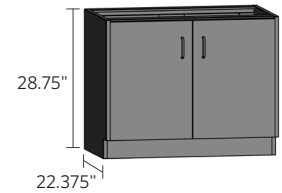

Right-hinged door shown

Width	Left hinged	Right hinged
30"	SB2930-130-L	SB2930-130-R
36"	SB2936-130-L	SB2936-130-R
42"	SB2942-130-L	SB2942-130-R
48"	SB2948-130-L	SB2948-130-R

Right-hinged door shown

Width	Left hinged	Right hinged
30"	SB2930-124-L	SB2930-124-R
36"	SB2936-124-L	SB2936-124-R
42"	SB2942-124-L	SB2942-124-R
48"	SB2948-124-L	SB2948-124-R

# base cabinets — sitting height

Sitting height cabinets are 28.75" high and 22.375" deep. Units are available in various widths as shown. Drawer units feature 100 lb. full extension slides as standard. Door units feature single shelf as standard. Additional shelves are available. Specify left- or right-hinged doors using the suffix "L" or "R". If locks are required, use the suffix "LK".