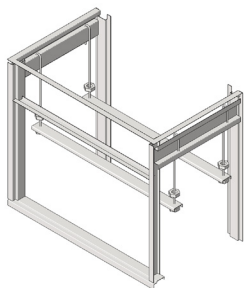

# base cabinets — sitting height

Sitting height cabinets are 28.75" high and 22.375" deep. Units are available in various widths as shown. Drawer units feature 100 lb. full extension slides as standard. If locks are required, use the suffix "LK".

# base cabinets — sitting height

Sitting height cabinets are 28.75" high and 22.375" deep. Units are available in various widths as shown. Drawer units feature 100 lb. full extension slides as standard. Door units feature single shelf as standard. Additional shelves are available. Specify left- or right-hinged doors using the suffix "L" or "R". If locks are required, use the suffix "LK".

## sink & fume hood cabinets

Right-hinged door shown

Width	Left hinged	Right hinged
15"	SB2915-100-SL	SB2915-100-SR
18"	SB2918-100-SL	SB2918-100-SR
24"	SB2924-100-SL	SB2924-100-SR

Width	Left hinged with louvers	Right hinged with louvers
15"	SB2915-100-SVL	SB2915-100-SVR
18"	SB2918-100-SVL	SB2918-100-SVR
24"	SB2924-100-SVL	SB2924-100-SVR

Width	Item Number
30"	SB2930-200-S
36"	SB2936-200-S
42"	SB2942-200-S
48"	SB2948-200-S
52"	SB2952-200-S
58"	SB2958-200-S

Width	Item Number
52"	SB2952-200-SI
58"	SB2958-200-SI

Sink Support Assembly

Item Number
SS-C14
SS-18
SS-24
SS-30
SS-36
SS-42
SS-48
SS-52
SS-58