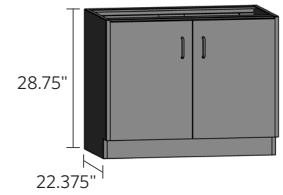

Right-hinged door shown

Width	Item Number
30"	SB2930-202-A
36"	SB2936-202-A
42"	SB2942-202-A
48"	SB2948-202-A

Right-hinged door shown

Width	Left hinged	Right hinged
30"	SB2930-124-LA	SB2930-124-RA
36"	SB2936-124-LA	SB2936-124-RA
42"	SB2942-124-LA	SB2942-124-RA
48"	SB2948-124-LA	SB2948-124-RA

# base cabinets — sitting height

Sitting height cabinets are 28.75" high and 22.375" deep. Units are available in various widths as shown. Drawer units feature 100 lb. full extension slides as standard. Door units feature single shelf as standard. Additional shelves are available. Specify left- or right-hinged doors using the suffix "L" or "R". If locks are required, use the suffix "LK".