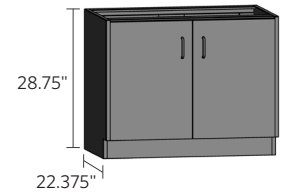

Width	Item Number
12"	SB2912-002-1F
15"	SB2915-002-1F
18"	SB2918-002-1F
24"	SB2924-002-1F
30"	SB2930-004-2F
36"	SB2936-004-2F
42"	SB2942-004-2F
48"	SB2948-004-2F

Up to 24" wide

30" and wider

Width	Item Number
15"	SB2915-000-2F
18"	SB2918-000-2F
24"	SB2924-000-2F
30"	SB2930-000-4F
36"	SB2936-000-4F
42"	SB2942-000-4F
48"	SB2948-000-4F

Up to 24" wide

30" and wider

Width	Item Number
15"	SB2915-010-1F
18"	SB2918-010-1F
24"	SB2924-010-1F
30"	SB2930-020-2F
36"	SB2936-020-2F
42"	SB2942-020-2F
48"	SB2948-020-2F

# base cabinets — sitting height

Sitting height cabinets are 28.75" high and 22.375" deep. Units are available in various widths as shown. Drawer units feature 100 lb. full extension slides as standard. If locks are required, use the suffix "LK".