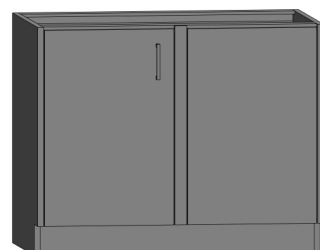

# base cabinets — sitting height

Sitting height cabinets are 28.75" high and 22.375" deep. Units are available in various widths as shown. Door units feature single shelf as standard. Additional shelves are available. Specify left- or right-hinged doors using the suffix "L" or "R". If locks are required, use the suffix "LK".

## door cabinets

Right-hinged door shown

Width	Left hinged	Right hinged
12"	SB2912-100-L	SB2912-100-R
15"	SB2915-100-L	SB2915-100-R
18"	SB2918-100-L	SB2918-100-R
24"	SB2924-100-L	SB2924-100-R

Width	Item Number
30"	SB2930-200
36"	SB2936-200
42"	SB2942-200
48"	SB2948-200

Example: SB2930-100-LPNL

Width	Left hinged	Right hinged
30"	SB2930-100-LPNL	SB2930-100-RPNL
36"	SB2936-100-LPNL	SB2936-100-RPNL
42"	SB2942-100-LPNL	SB2942-100-RPNL
48"	SB2948-100-LPNL	SB2948-100-RPNL

Note: L(left) or R(right) refers to door hinge side. PNL(panel) refers to panel next to door.

# base cabinets — sitting height

Sitting height cabinets are 28.75" high and 22.375" deep. Units are available in various widths as shown. Drawer units feature 100 lb. full extension slides as standard. If locks are required, use the suffix "LK".