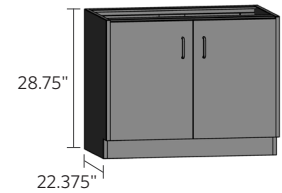

# base cabinets — sitting height

Sitting height cabinets are 28.75" high and 22.375" deep. Units are available in various widths as shown. Door units feature single shelf as standard. Additional shelves are available. Specify left- or right-hinged doors using the suffix "L" or "R". If locks are required, use the suffix "LK".

# base cabinets — sitting height

Sitting height cabinets are 28.75" high and 22.375" deep. Units are available in various widths as shown. Drawer units feature 100 lb. full extension slides as standard. Door units feature single shelf as standard. Additional shelves are available. Specify left- or right-hinged doors using the suffix "L" or "R". If locks are required, use the suffix "LK".

# base cabinets — sitting height

Sitting height cabinets are 28.75" high and 22.375" deep. Units are available in various widths as shown. Drawer units feature 100 lb. full extension slides as standard. Full height door units feature single shelf as standard. Additional shelves are available. Specify left- or right-hinged doors using the suffix "L" or "R". If locks are required, use the suffix "LK".