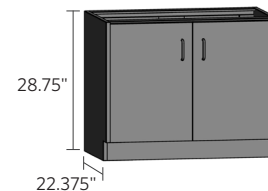

Width	Item Number
30"	SB2930-210
36"	SB2936-210
42"	SB2942-210
48"	SB2948-210

Width	Item Number
30"	SB2930-204
36"	SB2936-204
42"	SB2942-204
48"	SB2948-204

Width	Item Number
30"	SB2930-220
36"	SB2936-220
42"	SB2942-220
48"	SB2948-220

# base cabinets — sitting height

Sitting height cabinets are 28.75" high and 22.375" deep. Units are available in various widths as shown. Drawer units feature 100 lb. full extension slides as standard. Door units feature single shelf as standard. Additional shelves are available. Specify left- or right-hinged doors using the suffix "L" or "R". If locks are required, use the suffix "LK".