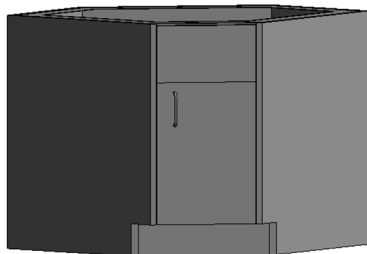

Right-hinged door shown

Left hinged	Right hinged
SC2914-100-SL	SC2914-100-SR

Left hinged with louvers	Right hinged with louvers
SC2914-100-SVL	SC2914-100-SVR