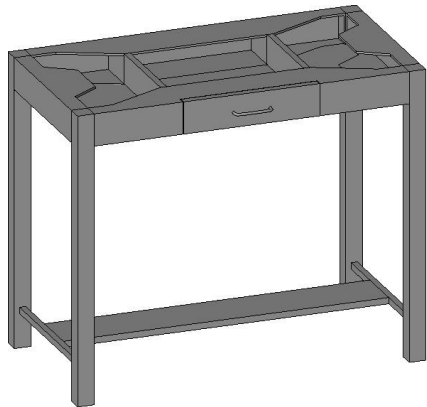

Width	Item Number	Item Number
24"	SUT292422-001	SUT292428-001
30"	SUT293022-001	SUT293028-001
36"	SUT293622-001	SUT293628-001
42"	SUT294222-001	SUT294228-001

Also offered in 32" and 35" heights. Change "29" in the part number to the desired height. (example: SUT354222-000)