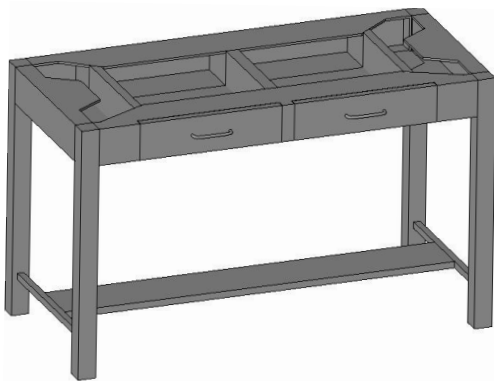

Width	Item Number	Item Number
42"	SUT294222-002	SUT294228-002
48"	SUT294822-002	SUT294828-002
54"	SUT295422-002	SUT295428-002
60"	SUT296022-002	SUT296028-002
66"	SUT296622-002	SUT296628-002
72"	SUT297222-002	SUT297228-002

Also offered in 32" and 35" heights. Change "29" in the part number to the desired height. (example: SUT354222-000)