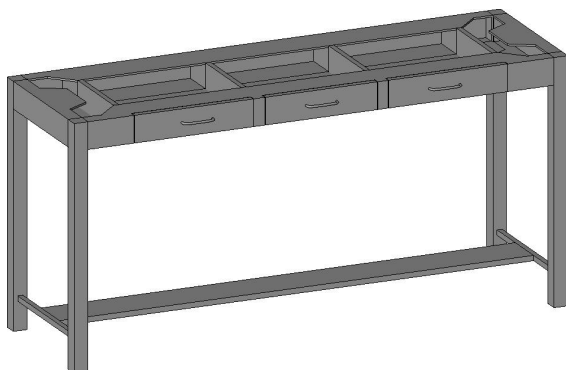

Width	Item Number	Item Number
72"	SUT297222-003	SUT297228-003

Also offered in 32" and 35" heights. Change "29" in the part number to the desired height. (example: SUT354222-000)